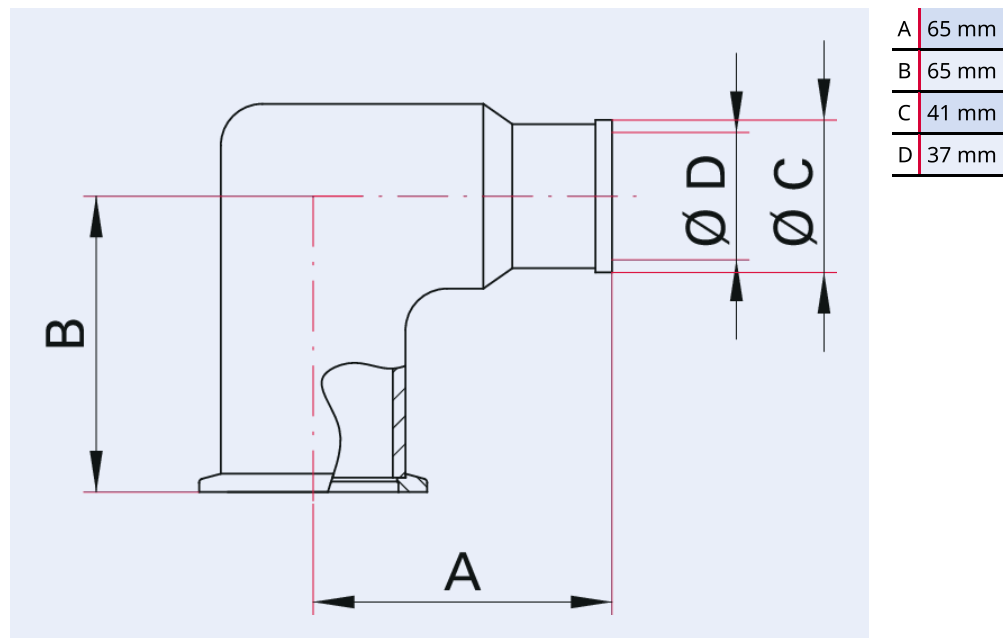

**Elbow with hose  
adapter 90°, aluminum,  
DN 40 ISO-KF**

---

# Elbow with hose adapter, 90°

PFEIFFER 

Illustration only

## Elbow with hose adapter 90°, aluminum, DN 40 ISO-KF

- Adapter for PVC hose or a CR sleeve
- Fastener: Hose clamp (see accessories)

## Dimensions