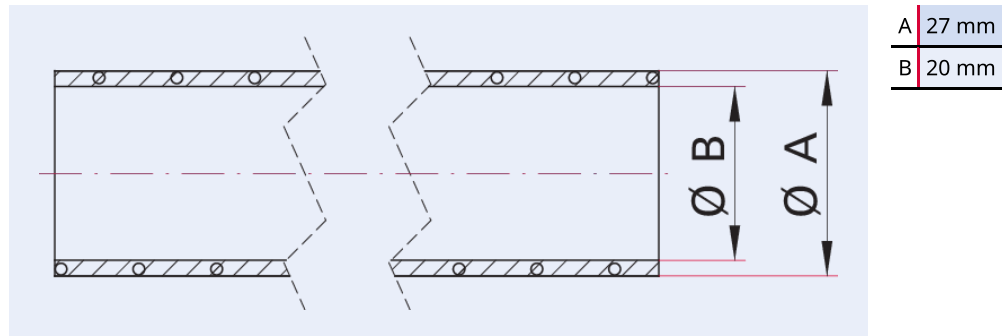

**PVC Hose with
embedded spring, PVC,
ID 20 mm**

PFEIFFER

PVC Hose

Illustration only

PVC Hose with embedded spring, PVC, ID 20 mm

- Inner tube: PVC, transparent
- Casing: Steel coil
- Hose cover: PVC, transparent
- Smooth inner and outer walls
- Length: Up to 50 m; minimum order: 1 m; orders > 1 m calculated pro rata

Dimensions

Technical Data	PVC Hose with embedded spring, PVC, ID 20 mm
Materials in contact with media	PVC
Temperature range	5 – 40 °C
Bending radius	60 mm 2.36 inch
Pressure range	$1 \cdot 10^{-4}$ hPa – $5 \cdot 10^2$ hPa over pressure
Material	Steel coil
Connection	Hose adapter and hose clamp
Temperature range max.	40 °C 104 °F 313.15 K
Temperature range min.	5 °C 23 °F 268.15 K

Order number	PVC Hose with embedded spring, PVC, ID 20 mm
PVC Hose with embedded spring, PVC, ID 20 mm	100SPM016-20

Errors and/or changes excepted. - 5/15/2025

Are you looking for an optimum vacuum solution?
Talk to us:
Pfeiffer Vacuum Components & Solutions GmbH Germany
T +49 551 99963-0
info-cs@pfeiffer-vacuum.com